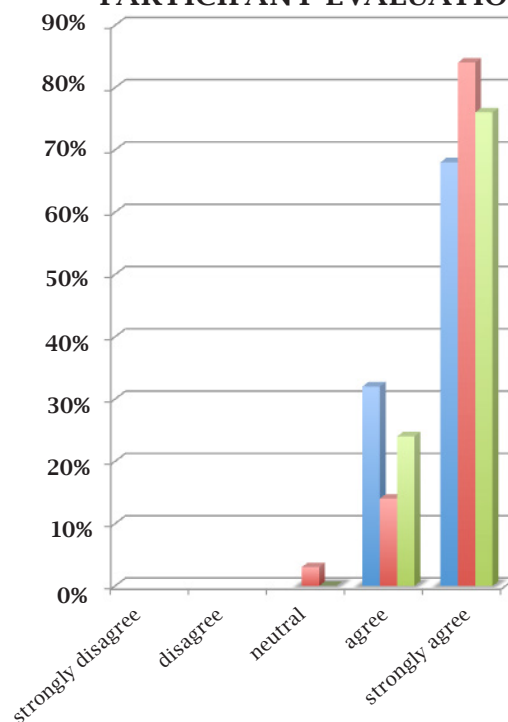

PARTICIPANT EVALUATIONS

- Workshop was relevant and professionally useful.
- Workshop was intellectually stimulating.
- Workshop compares favorably with other professional development programs.

1410 Rio Grande Street
Austin, Texas 78701

t: 512.440.1991 • f: 512.440.0115

www.humanitiestexas.org