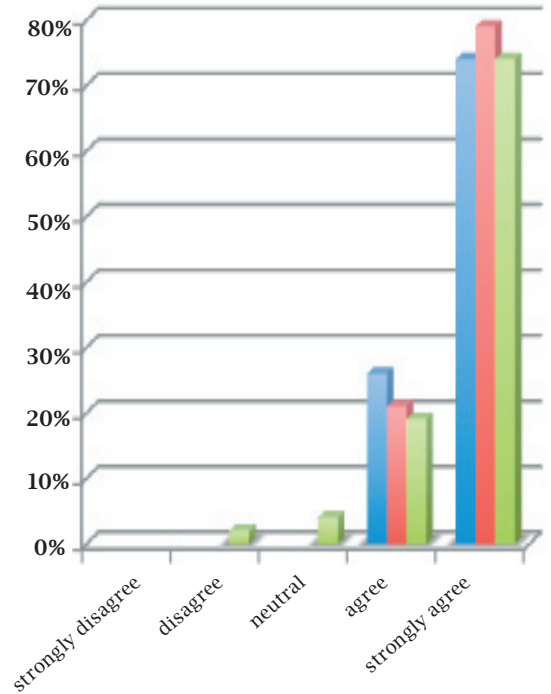

PARTICIPANT EVALUATIONS

- Workshop was relevant and professionally useful.
- Workshop was intellectually stimulating.
- Workshop compares favorably with other professional development programs.

1410 Rio Grande Street
Austin, Texas 78701
t: 512.440.1991 • f: 512.440.0115
www.humanitiestexas.org