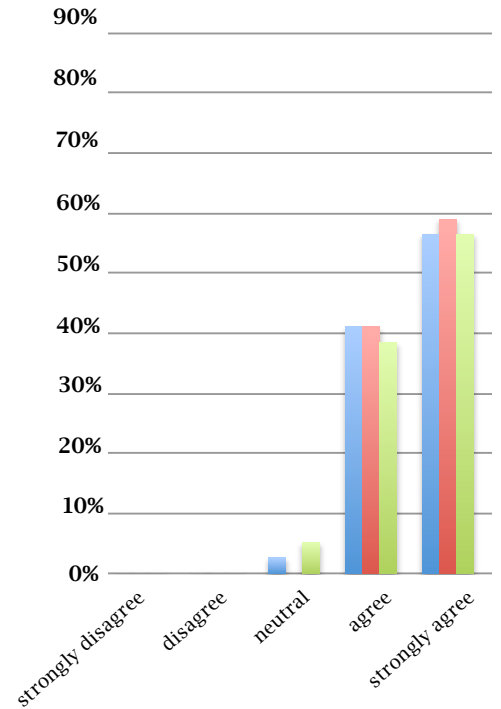

PARTICIPANT EVALUATIONS

- Workshop was relevant and professionally useful.
- Workshop was intellectually stimulating.
- Workshop compares favorably with other professional development programs.

1410 Rio Grande Street
Austin, Texas 78701
t: 512.440.1991 • f: 512.440.0115
www.humanitiestexas.org